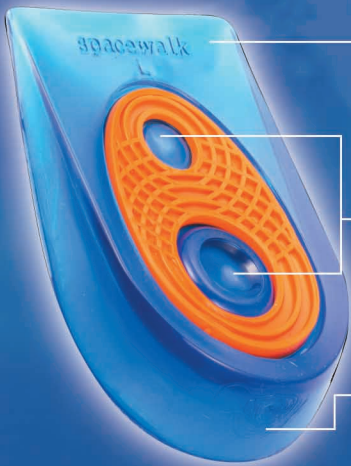

SPACEWALK™

Gel

Orthotic Heel Cups

Spacewalk™ orthotic heel cups have been designed to relieve pain to sensitive heels. Our patent pressure point dual gel absorbs shock where the foot needs it most.

Thermoplastic Rubber Gel

Combines superior cushioning and energy return

Pressure Point Design

Effectively absorbs shock and impact

Cupped Heel

Provides added comfort and stability to the heel

Men & Women
LARGE & SMALL
ONE PAIR

One Year Guarantee