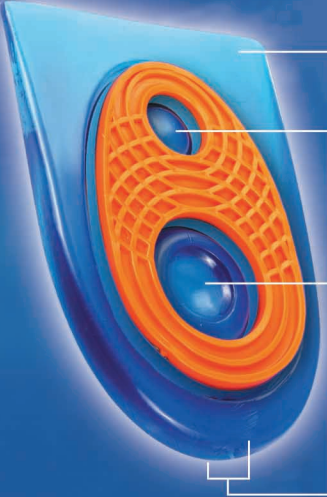

SPACEWALK™

Gel

Orthotic Heel Cushions

Spacewalk™ orthotic heel cushions have been designed to provide superior cushioning and reduce heel pain. Spacewalk™ heel cushions are gently tapered allowing extra comfort inside the shoe. The anatomical cushioning system absorbs impact and shock where the heel needs it most.

- Thermoplastic Rubber Gel**
Combines superior cushioning and energy return
- Pressure Point Design**
Effectively absorbs shock and impact
- Ultra Slim Design**
Provides added comfort and slip-resistance